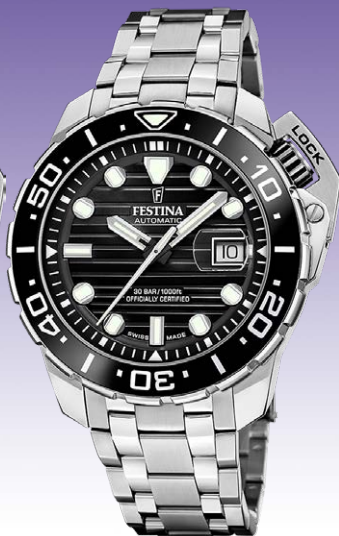

F20043-6
18998,00

300m safirglass
Ø 47,3 mm P092-001-H03-
FES01-G
Swiss, Automat dykkerur
Bestillingsvare

8 430622 822315